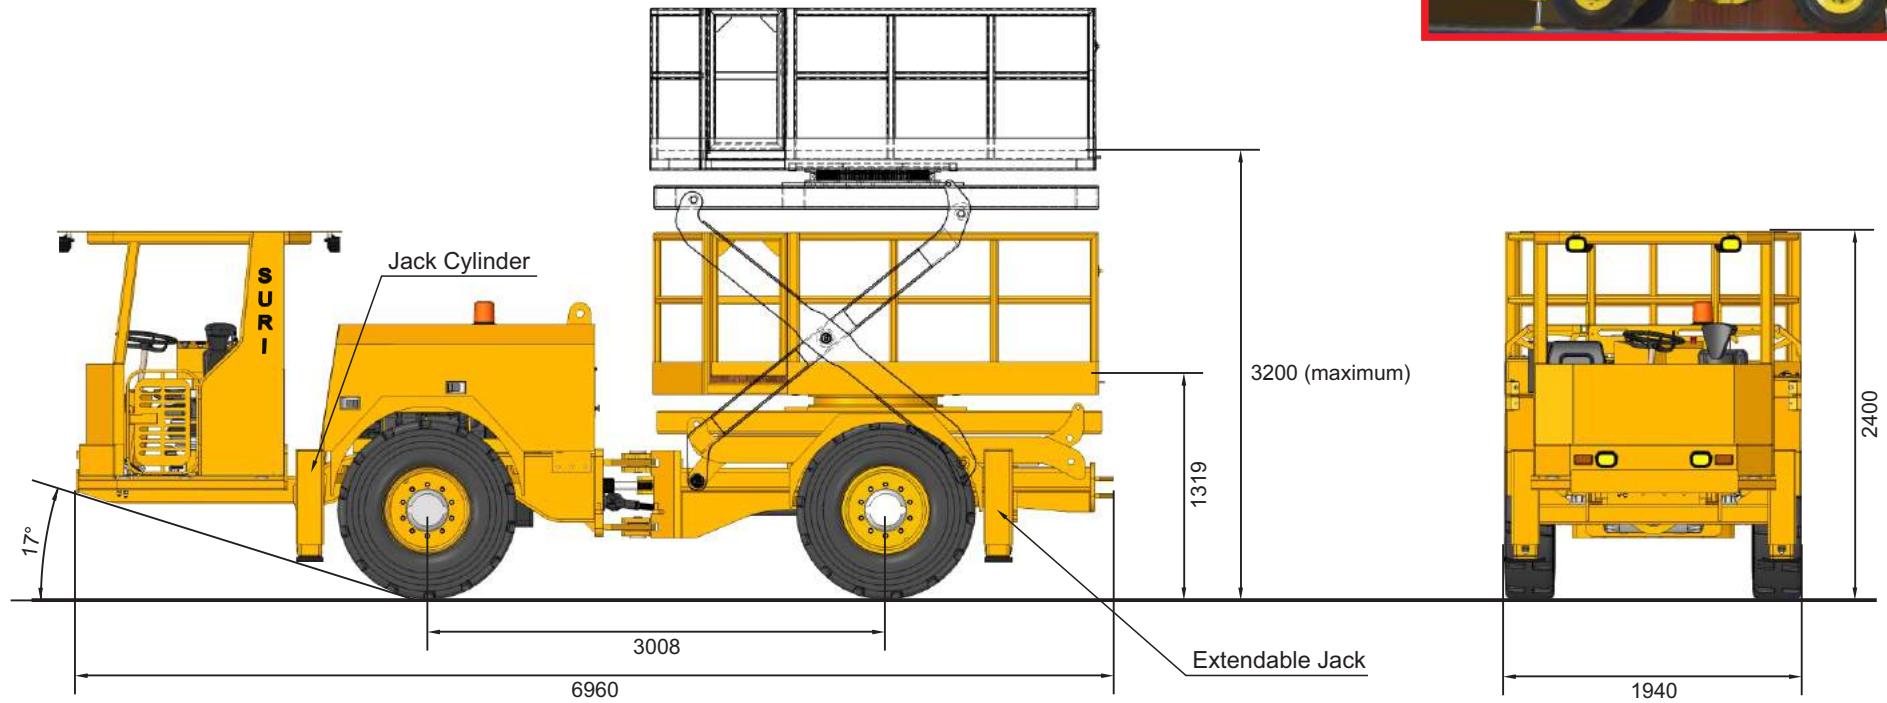

SCISSOR LIFT SURI

RESEMIN s.a

Scissor Lift Truck SURI

ADDITIONAL EQUIPMENT FOR LIFTING PLATFORMS

- . Crane: 2000 Kg capacity.
- . Optional pipe handlers facilitate installation of pipes and ducts.

**SCISSOR LIFT
SURI S44**